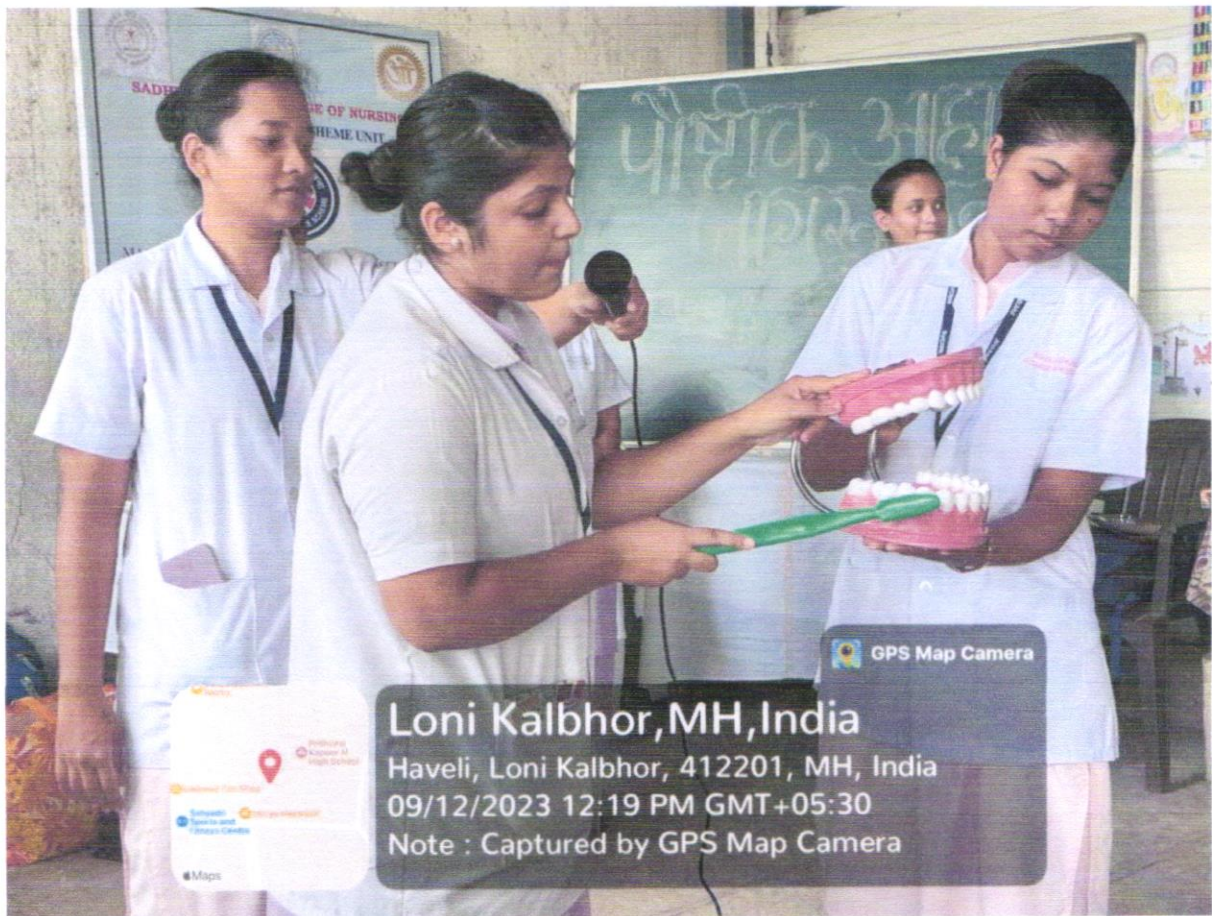

HEALTH TALK