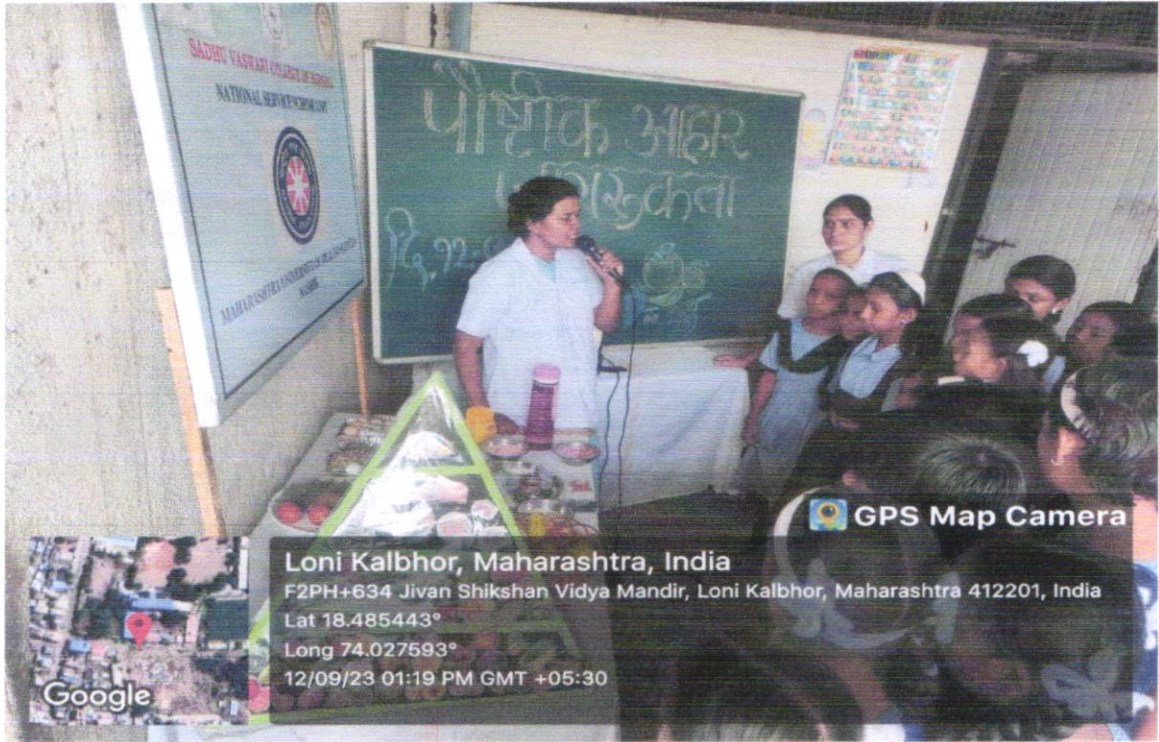

**SADHU VASWANI COLLEGE OF NURSING  
COMMUNITY ACTIVITIES IN YEAR 2023-24**

**SCHOOL HEALTH SERVICES**

**POSHAN AAHAAR**

Loni Kalbhor, Maharashtra, India  
F2PH+634 Jivan Shikshan Vidya Mandir, Loni Kalbhor, Maharashtra 412201, India  
Lat 18.485443°  
Long 74.027593°  
12/09/23 01:19 PM GMT +05:30