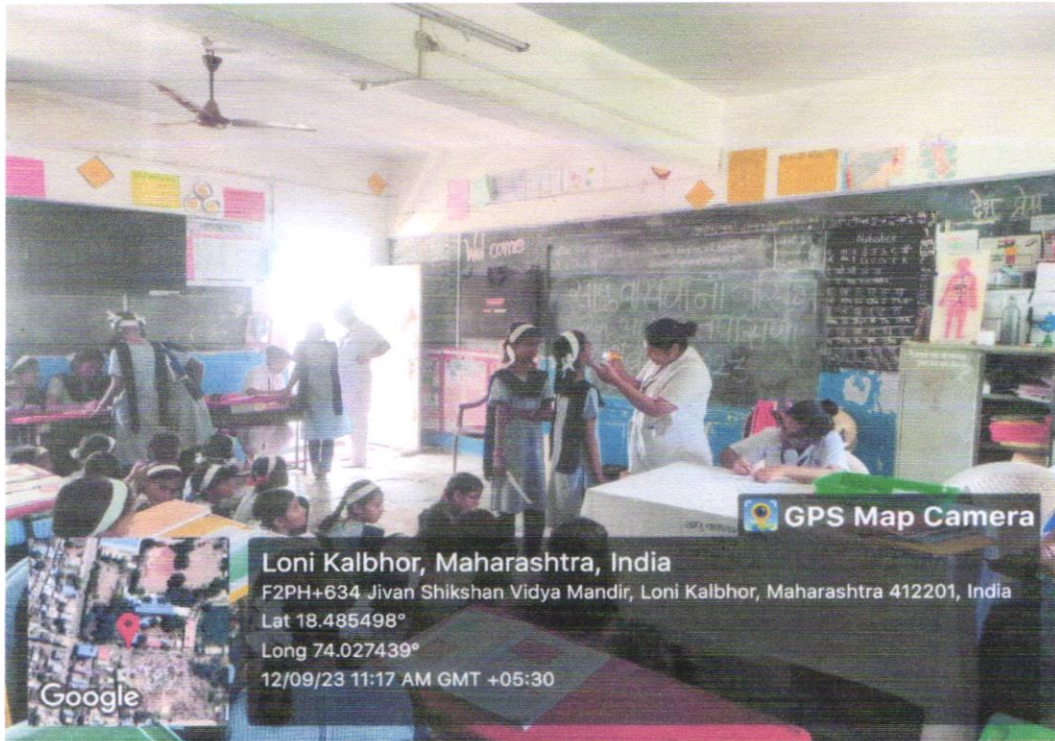

HEALTH CHECK UP